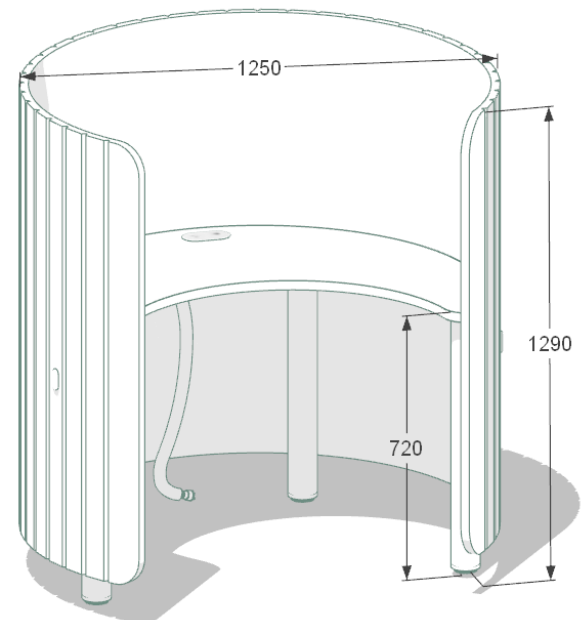

“The successful warrior is the average man, with laser-like focus.”
– Bruce Lee