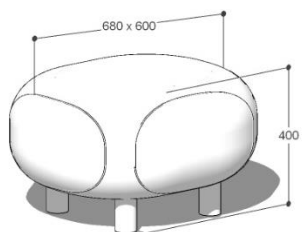

Product tear sheet

EASY_s lounge seating collection. Lead time: 4-6 weeks. Origin: WA.

Product tear sheet

EASY_s foot stool
680 W x 600 D @ 400mm H
Plywood frame, commercial grade foam and
Victorian Ash 60mm dia legs

Upholstery:
Option 1: Instyle Cocoon range
Option 2: Kvadrat Arda range

EASY_s lounge chair
800 W x 740 D @ 450 / 750mm H
Plywood frame, commercial grade foam and
Victorian Ash 60mm dia legs

Upholstery:
Option 1: Instyle Cocoon range
Option 2: Kvadrat Arda range

EASY_s double seater lounge
1350 W x 740 D @ 450 / 750mm H
Plywood frame, commercial grade foam and
Victorian Ash 60mm dia legs

Upholstery:
Option 1: Instyle Cocoon range
Option 2: Kvadrat Arda range

EASY_s triple seater lounge
1900 W x 740 D @ 450 / 750mm H
Plywood frame, commercial grade foam and
Victorian Ash 60mm dia legs