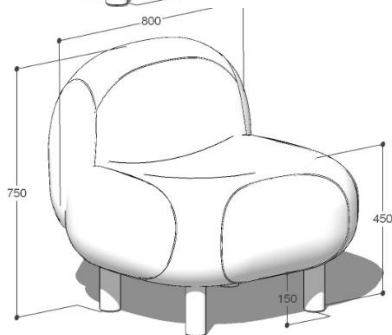

Product tear sheet

EASY_s lounge seating collection. Lead time: 4-6 weeks. Origin: WA.

Product tear sheet

EASY_s foot stool
680 W x 600 D @ 400mm H
Plywood frame, commercial grade foam and
Victorian Ash 60mm dia legs

Upholstery:
Option 1: Instyle Cocoon range
Option 2: Kvadrat Arda range

EASY_s lounge chair
800 W x 740 D @ 450 / 750mm H
Plywood frame, commercial grade foam and
Victorian Ash 60mm dia legs

Upholstery:
Option 1: Instyle Cocoon range
Option 2: Kvadrat Arda range

EASY_s double seater lounge
1350 W x 740 D @ 450 / 750mm H
Plywood frame, commercial grade foam and
Victorian Ash 60mm dia legs

Upholstery:
Option 1: Instyle Cocoon range
Option 2: Kvadrat Arda range

EASY_s triple seater lounge
1900 W x 740 D @ 450 / 750mm H
Plywood frame, commercial grade foam and
Victorian Ash 60mm dia legs