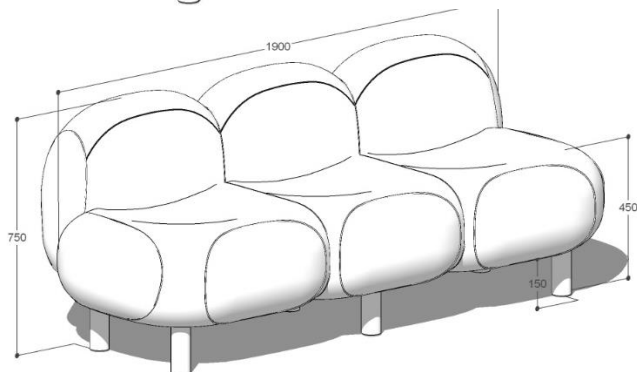

Product tear sheet

EASY_s lounge seating collection. Lead time: 4-6 weeks. Origin: WA.

Product tear sheet

EASY_s foot stool
680 W x 600 D @ 400mm H
Plywood frame, commercial grade foam and
Victorian Ash 60mm dia legs

Upholstery:
Option 1: Instyle Cocoon range
Option 2: Kvadrat Arda range

EASY_s lounge chair
800 W x 740 D @ 450 / 750mm H
Plywood frame, commercial grade foam and
Victorian Ash 60mm dia legs

Upholstery:
Option 1: Instyle Cocoon range
Option 2: Kvadrat Arda range

EASY_s double seater lounge
1350 W x 740 D @ 450 / 750mm H
Plywood frame, commercial grade foam and
Victorian Ash 60mm dia legs

Upholstery:
Option 1: Instyle Cocoon range
Option 2: Kvadrat Arda range

EASY_s triple seater lounge
1900 W x 740 D @ 450 / 750mm H
Plywood frame, commercial grade foam and
Victorian Ash 60mm dia legs