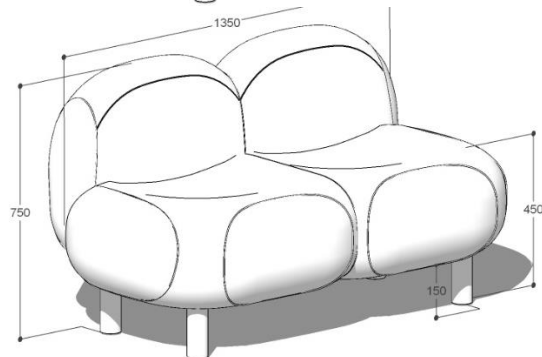

Product tear sheet

EASY_s lounge seating collection. Lead time: 4-6 weeks. Origin: WA.

Product tear sheet

EASY_s foot stool
680 W x 600 D @ 400mm H
Plywood frame, commercial grade foam and
Victorian Ash 60mm dia legs

Upholstery:
Option 1: Instyle Cocoon range
Option 2: Kvadrat Arda range

EASY_s lounge chair
800 W x 740 D @ 450 / 750mm H
Plywood frame, commercial grade foam and
Victorian Ash 60mm dia legs

Upholstery:
Option 1: Instyle Cocoon range
Option 2: Kvadrat Arda range

EASY_s double seater lounge
1350 W x 740 D @ 450 / 750mm H
Plywood frame, commercial grade foam and
Victorian Ash 60mm dia legs

Upholstery:
Option 1: Instyle Cocoon range
Option 2: Kvadrat Arda range

EASY_s triple seater lounge
1900 W x 740 D @ 450 / 750mm H
Plywood frame, commercial grade foam and
Victorian Ash 60mm dia legs